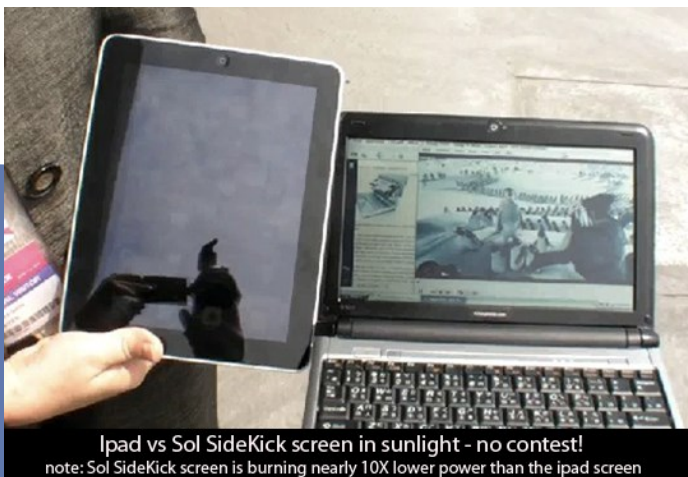

Ipads vs Sol SideKick screen in sunlight - no contest!

note: Sol SideKick screen is burning nearly 10X lower power than the iPad screen