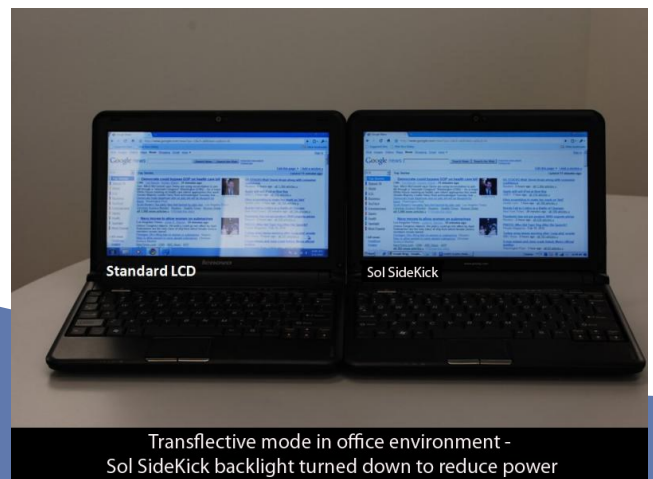

Transfective mode in office environment - Sol SideKick backlight turned down to reduce power