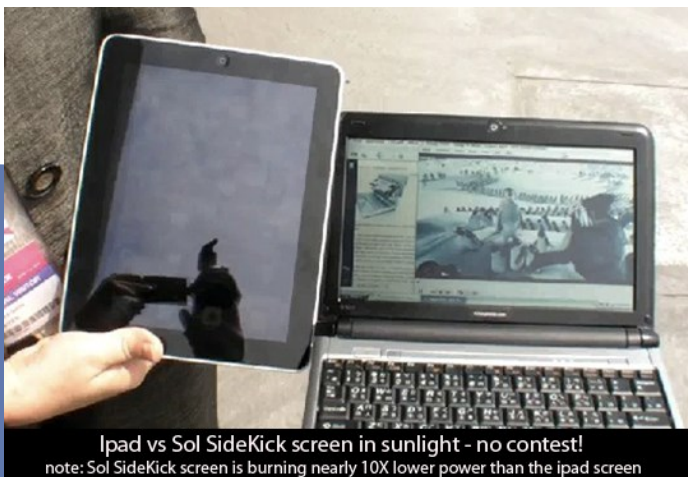

Ipads vs Sol SideKick screen in sunlight - no contest!

note: Sol SideKick screen is burning nearly 10X lower power than the ipad screen