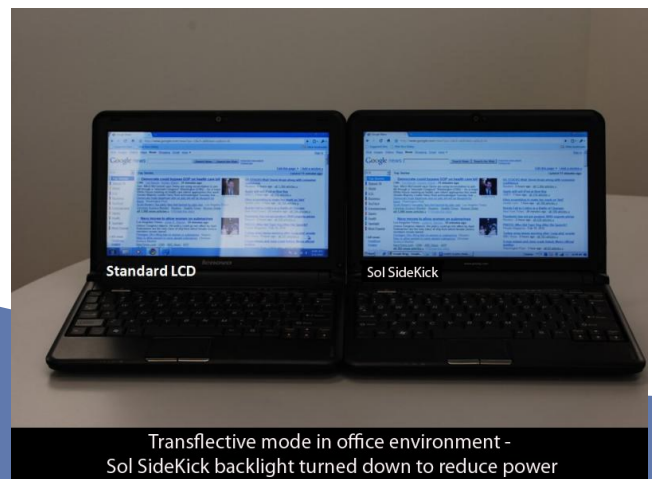

Transflective mode in office environment - Sol SideKick backlight turned down to reduce power